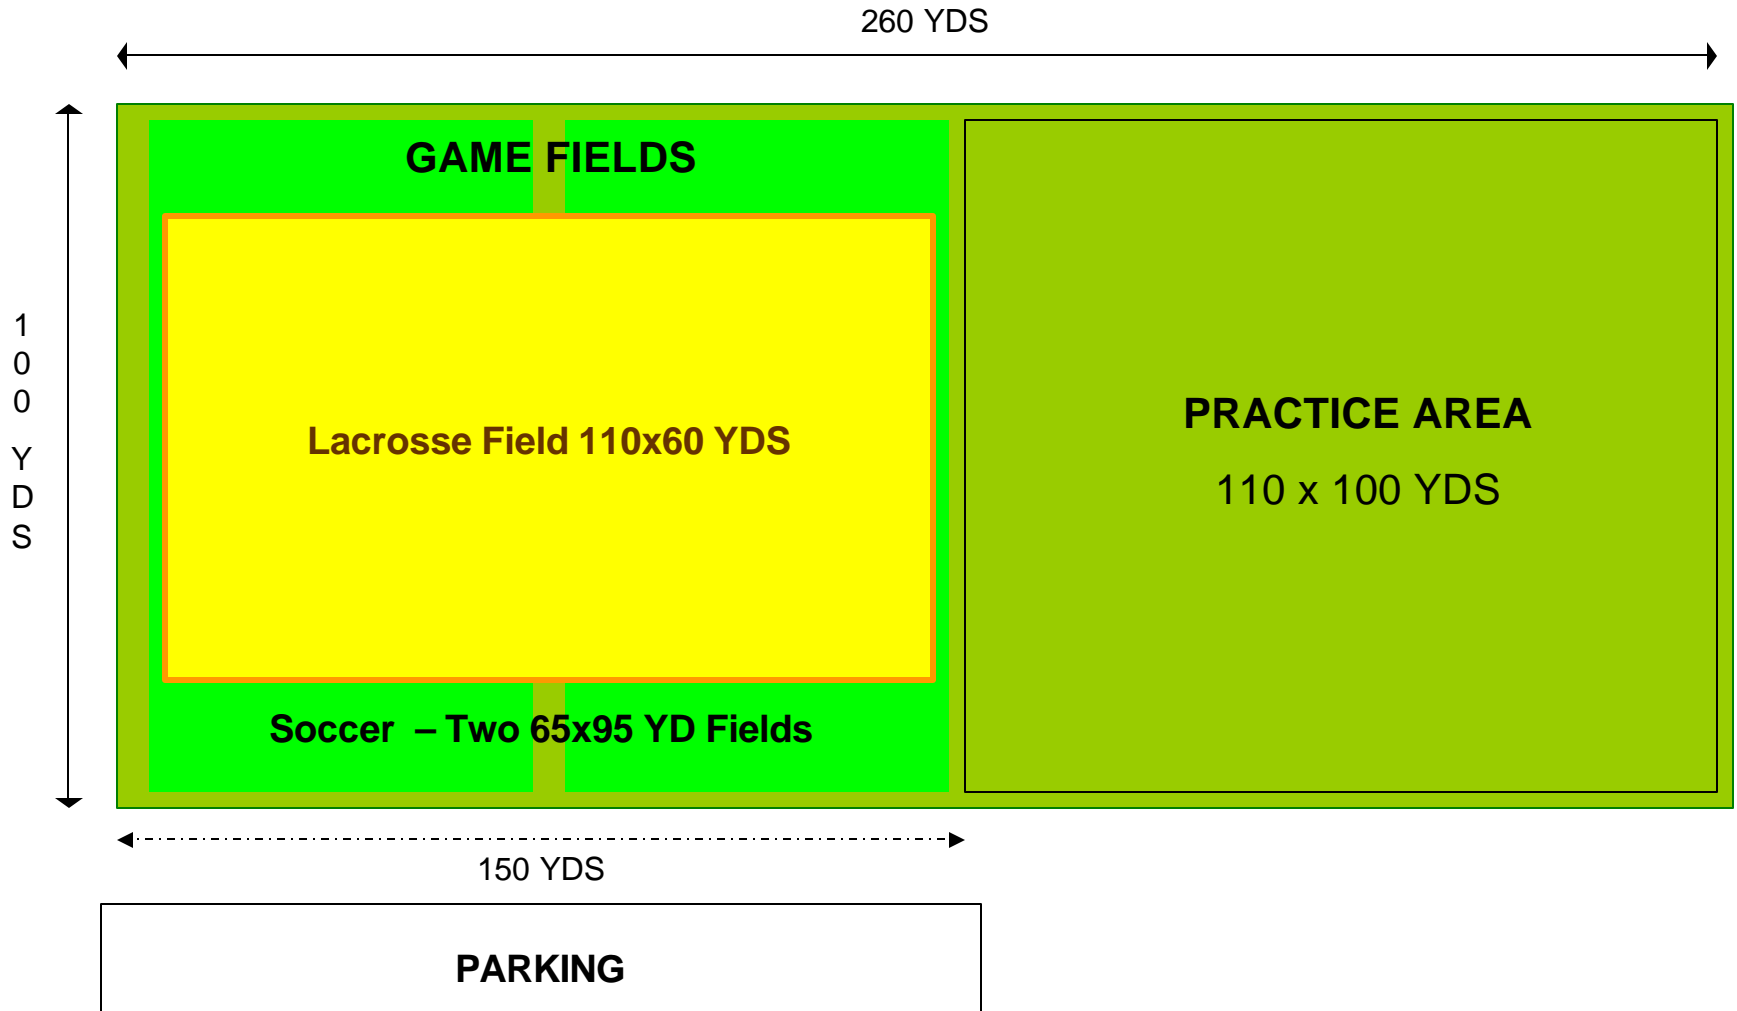

Joppa Field Configuration

SPRING 2005 SEASON - NOT TO SCALE